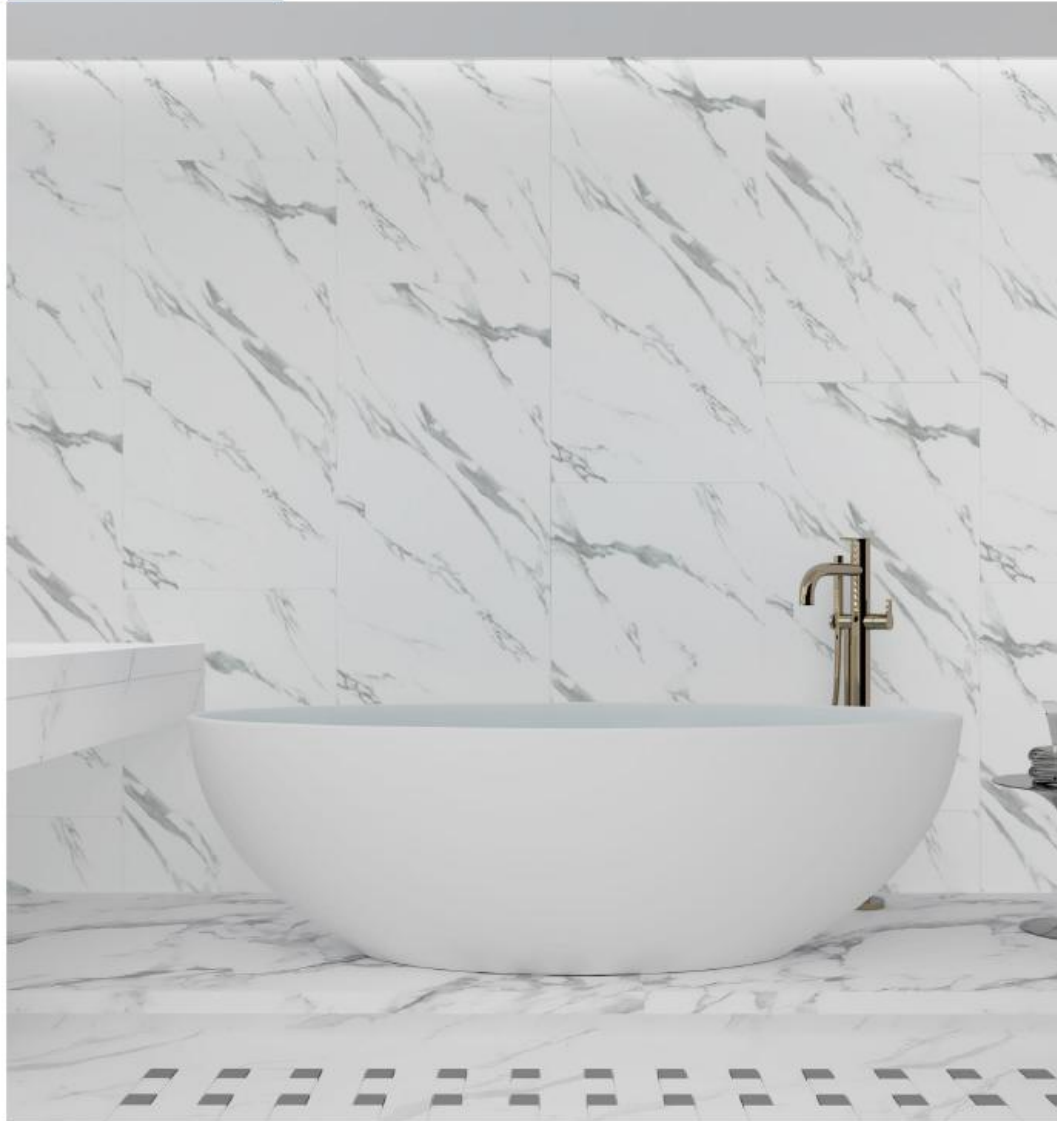

WALL PANNELS

ROXX FLOOR

Waterproof

ROXX FLOOR

WALL COVERINGS

Stonehard vinyl floors

ROXX FLOOR

Our range of high performance interior decorative SPC wall panel is suitable for any room throughout your home and is ideal for bathrooms, wet rooms and shower enclosures.

Stonehard vinyl floors

WALL P *Granito grey*

ROXX FLOOR SPECIFICATIONS:600*1200*4.5

ROXX FLOOR

Stonehard vinyl floors

WALL P *Cemento Beige*

ROXX FLOOR SPECIFICATIONS: 600*1200*4.5

ROXX FLOOR

Stonehard vinyl floors

WALL P *Cemento Antracite*

ROXX FLOOR SPECIFICATIONS:600*1200*4.5

ROXX FLOOR

Stonehard vinyl floors

WALL P *Cemento grey*

ROXX FLOOR SPECIFICATIONS:600*1200*4.5

ROXX FLOOR