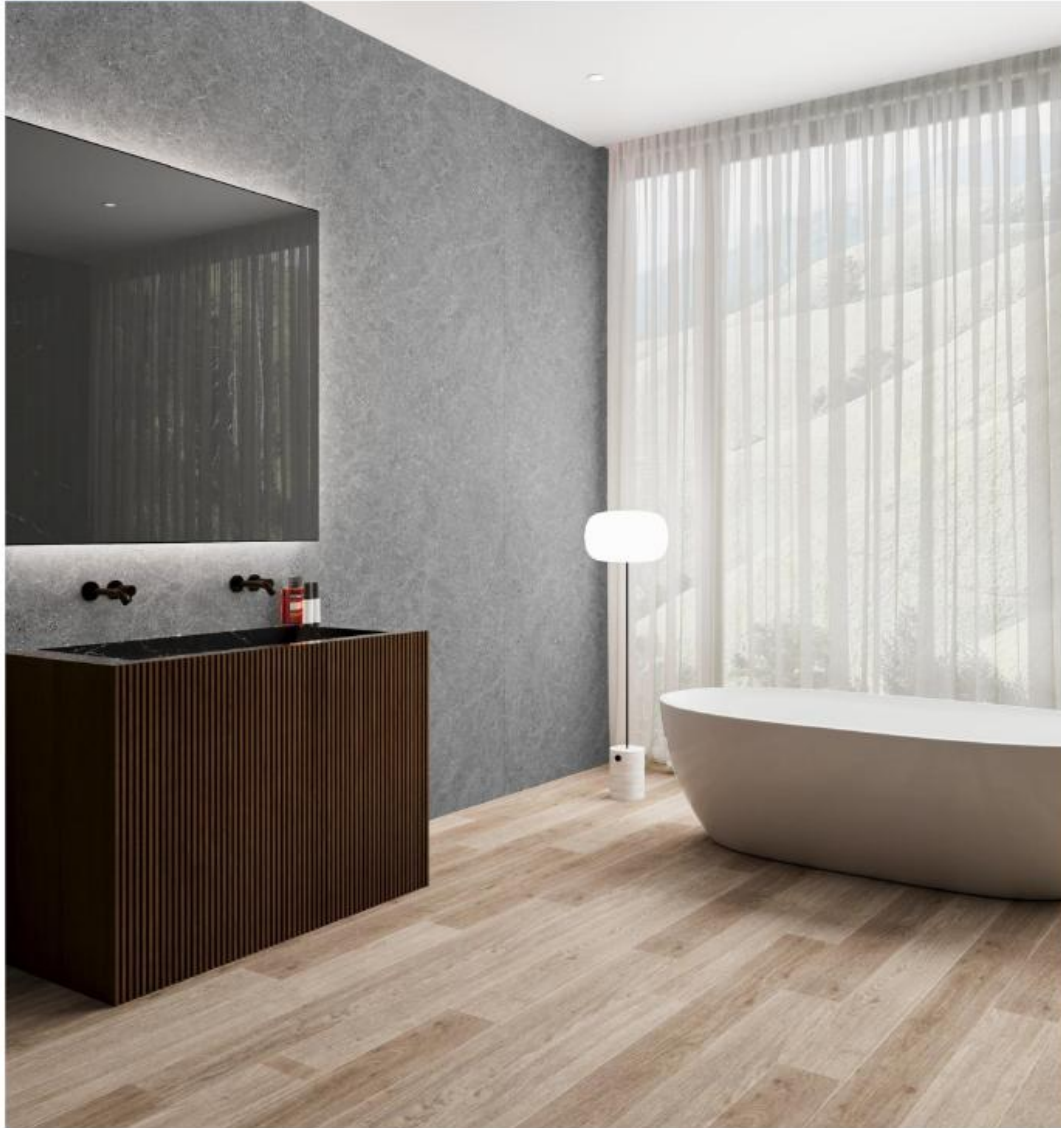

ROXX FLOOR SPECIFICATIONS:900*2600*4.5