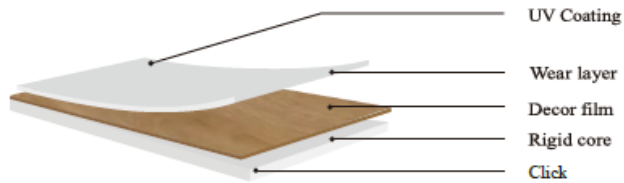

ROXX FLOOR

Our range of high performance interior decorative SPC wall panel is suitable for any room throughout your home and is ideal for bathrooms, wet rooms and shower enclosures.

Available in a variety of widths with varying lengths, on average it is at least 50% faster, and cheaper to install our panels than it is traditional tiles. Fitting is extremely easy and very quick providing a seamless finish and removing the risk of mould formation.

► SPC Wall Panel with click system Composition

ROXX FLOOR

Stonehard vinyl floors